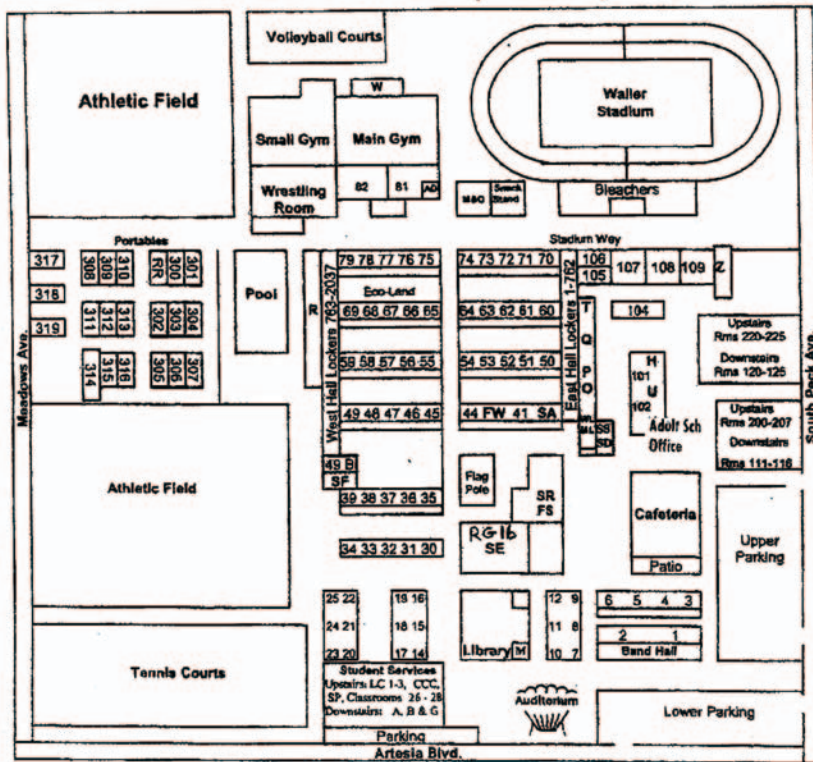

Mira Costa Campus Map

Students attending night classes-park in main upper lot on Peck Ave.